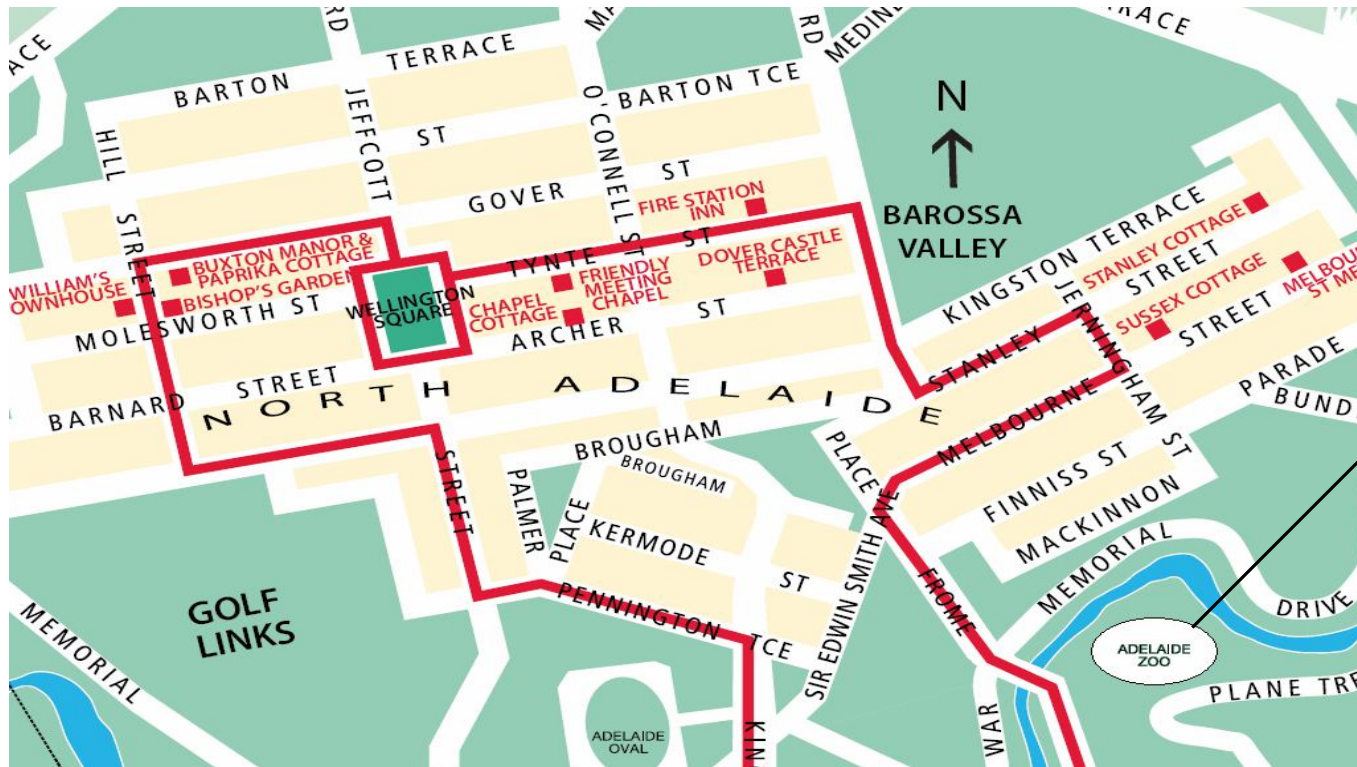

# See the Panda's At Adelaide Zoo

Wang Wang and Funi are the only Giant Pandas in the Southern Hemisphere and the first to live permanently in Australia and we have them right here in Adelaide! Adelaide Zoo has been entrusted with the care of these two Giant Pandas. Wang Wang and Funi were carefully chosen because they are healthy, friendly and easy to handle. They are also considered a fantastic genetic pairing for the global Giant Panda breeding program. Any cubs Wang Wang and Funi have will be valuable additions to the Giant Panda population.

## Adelaide Zoo

Within easy walking distance from all of the North Adelaide Heritage Group Properties or easily accessible by the free Adelaide Connector Bus!